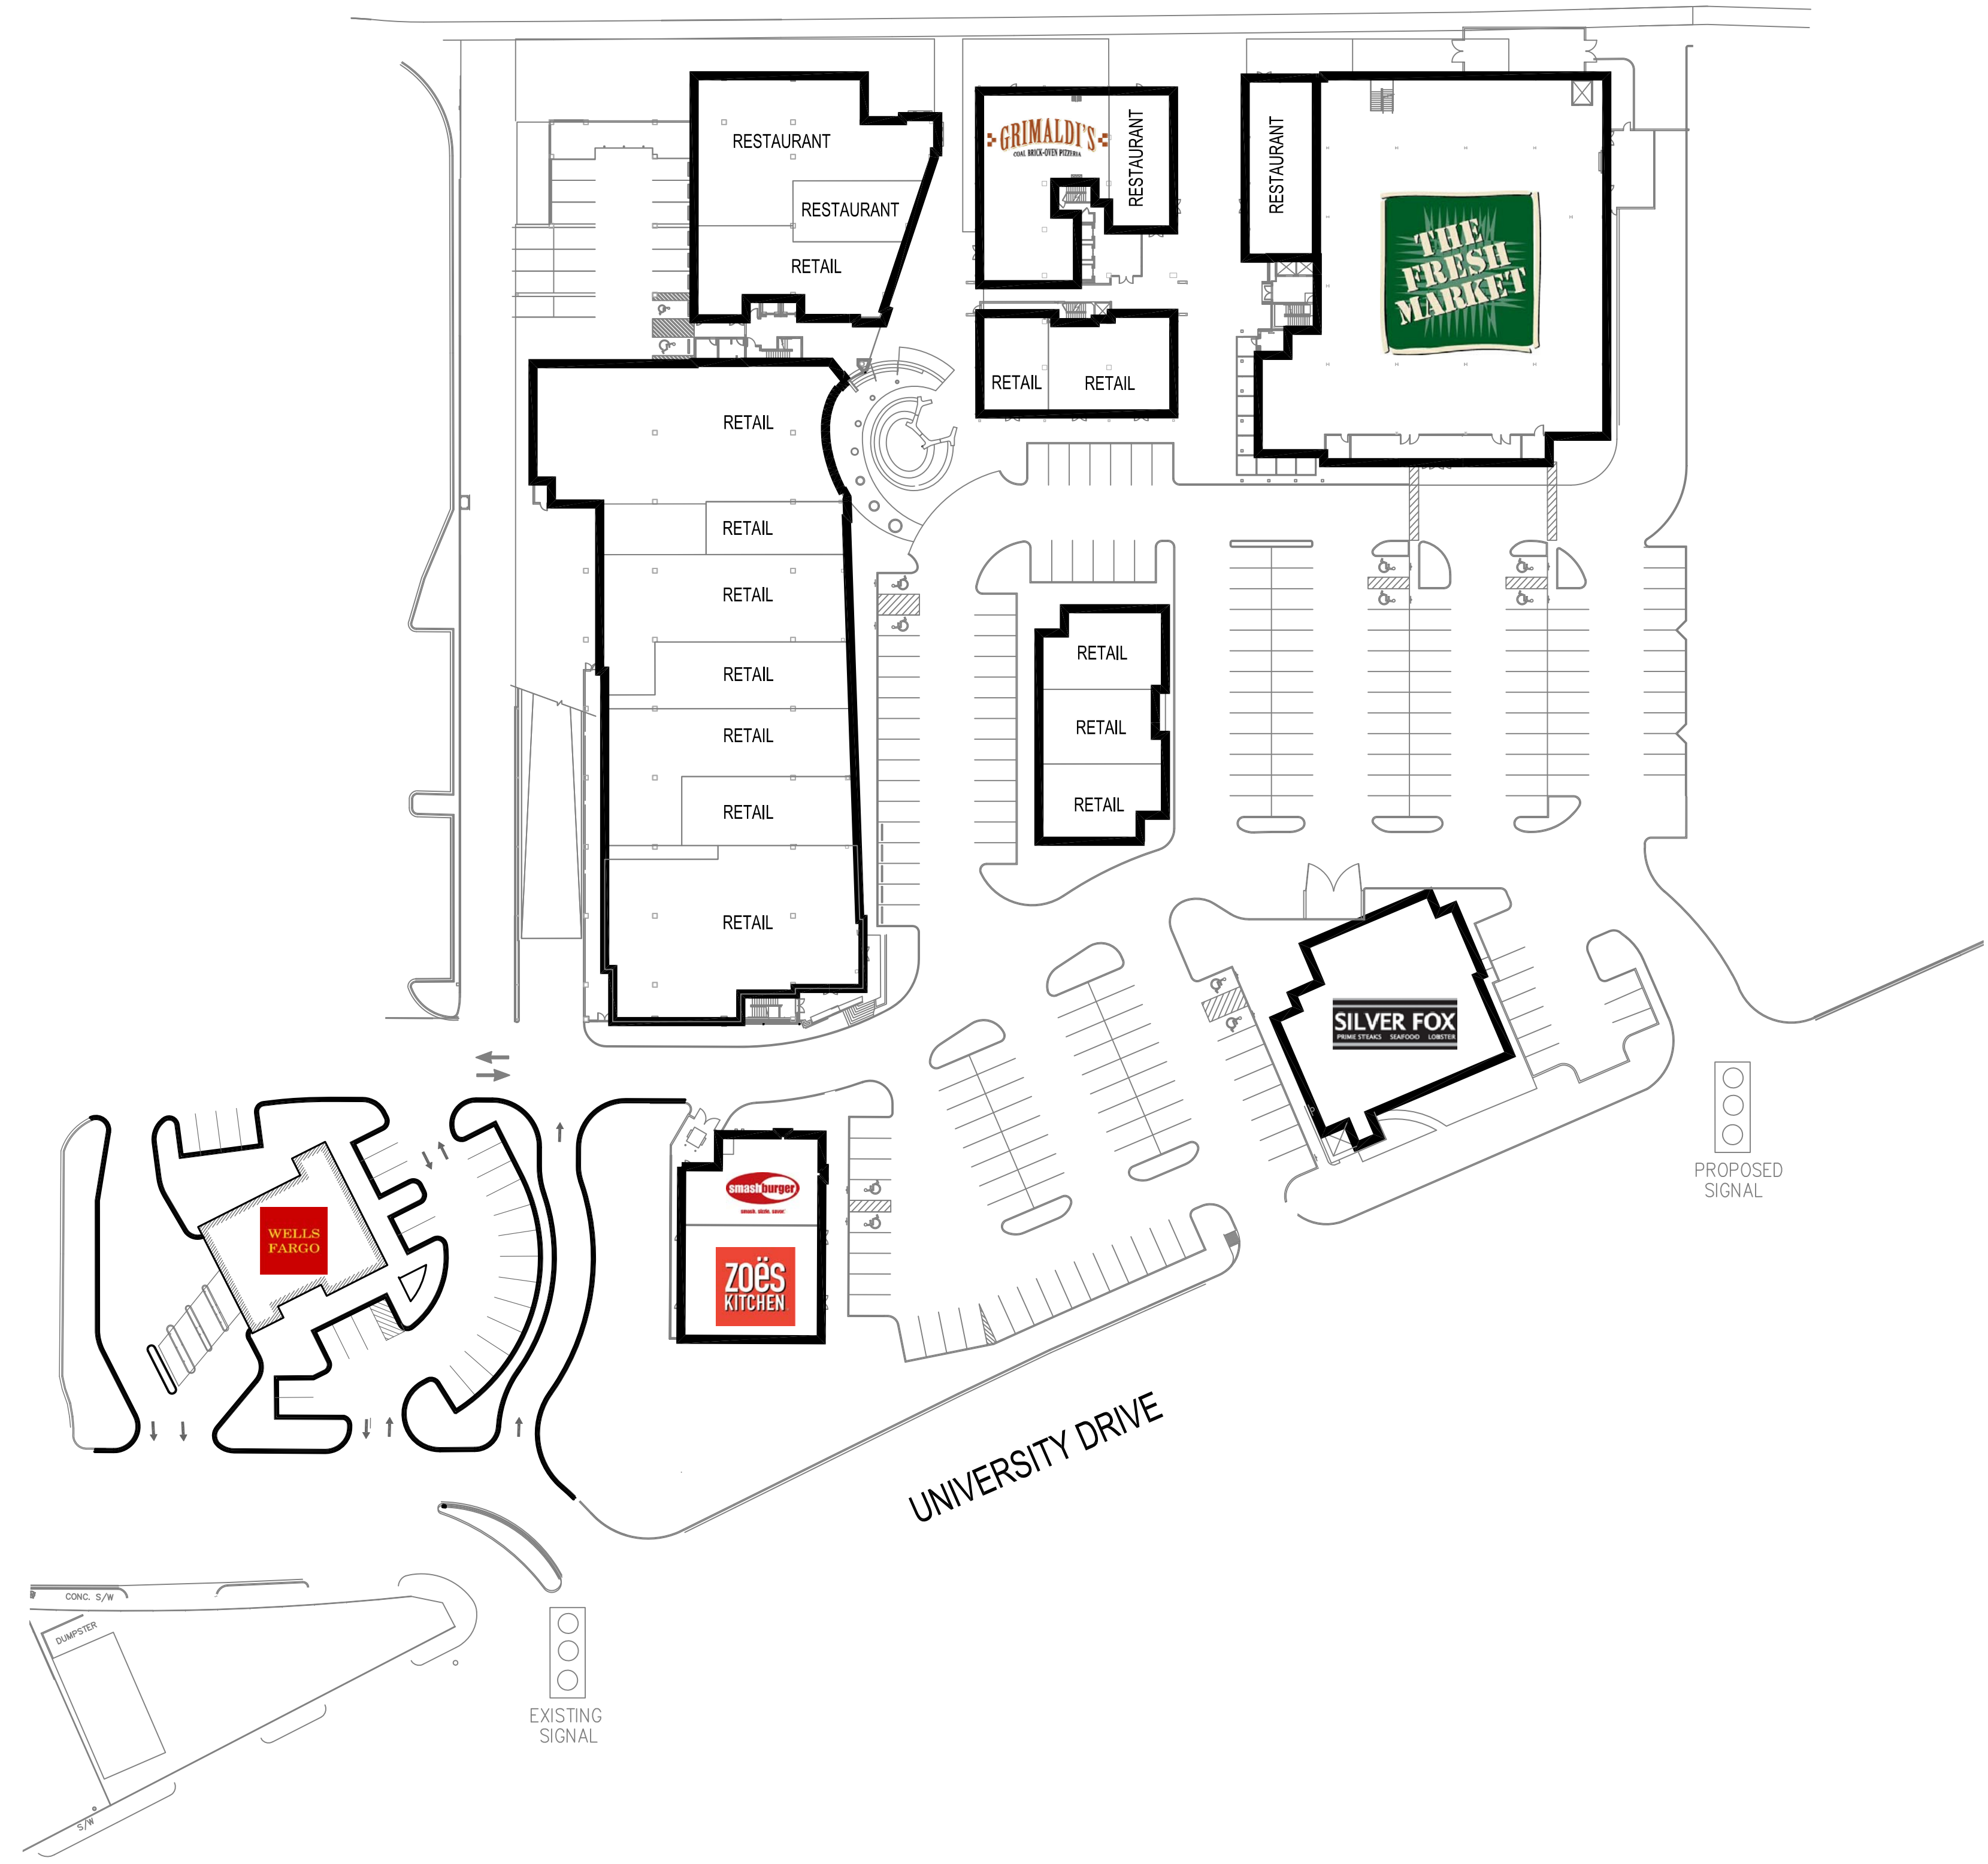

TRINITY RIVER

website plan

SCALE: 1" = 50'

WESTBEND

South University Drive @ River Run
Fort Worth, Texas 76107

WEBSITE PLAN

DISCLAIMER: THIS SITE PLAN IS PRESENTED SOLELY FOR THE PURPOSE OF IDENTIFYING THE APPROXIMATE LOCATION AND SIZE OF THE PREMISES AND THE BUILDINGS PRESENTLY CONTEMPLATED BY THE OWNER. BUILDING SIZES, SITE DIMENSIONS, ACCESS AND PARKING AREAS, EXISTING TENANT LOCATIONS AND IDENTITIES ARE SUBJECT TO CHANGE AT THE OWNER'S DISCRETION.